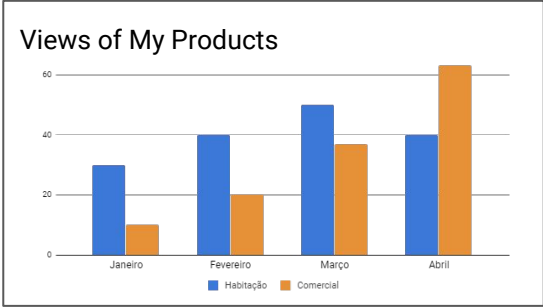

My Listing

My WishList

Analytics

Overview My Listing My WishList **Analytics**

User Profile viewed by the public

José Alves

★★★★☆
100+ reviews

 926 486 576