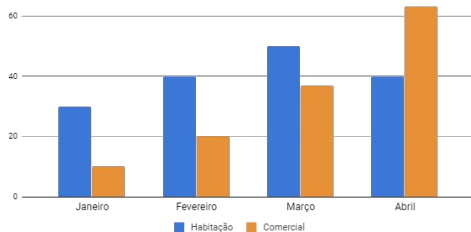

“Great House”

The price was right, the house is amazing and all the process was just easy and quick. Great assistance

About Us

Cultural Insight

Our Reviews

DashBoard

Properties Sold

Earning Summary