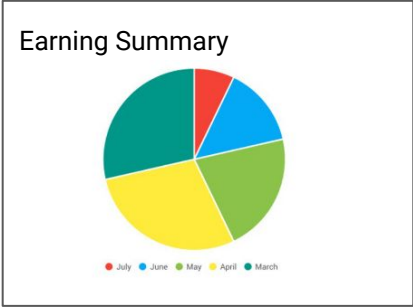

My Listing

My WishList

Analytics

Overview My Listing My WishList **Analytics**

User Profile viewed by the public

José Alves

★★★★☆
100+ reviews

 926 486 576